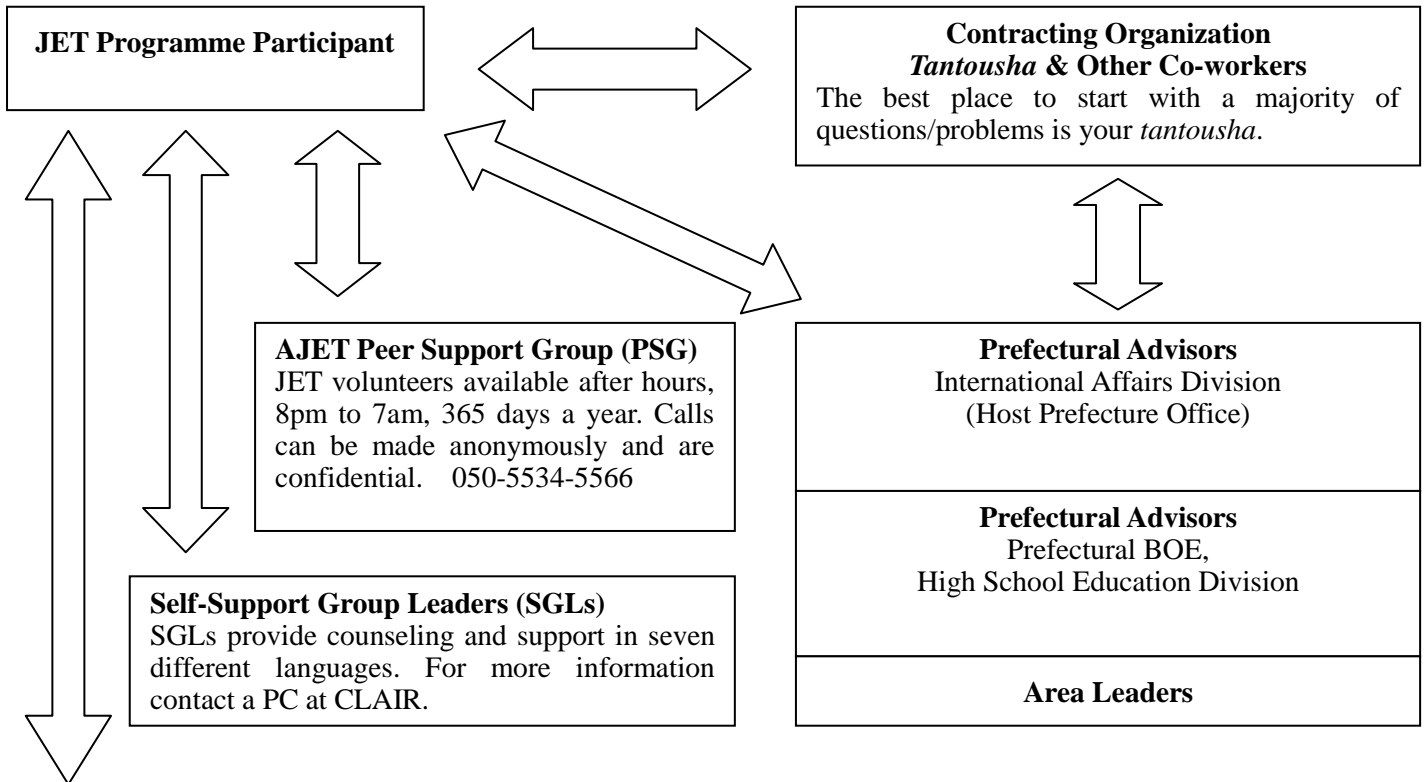

JET Programme Support System

CLAIR

CLAIR Programme Coordinators (PCs) answer the JETLINE in English during regular office hours Monday through Friday, 9am to 5:45pm. Calls to the JETLINE can be made anonymously and are confidential. All PCs are former JET participants and can provide advice and counseling on many issues, including:

<u>Counseling</u> • Workplace relations • Mental health and counseling referrals • Culture shock • Harassment	<u>Information</u> • JET appointment enquiries (regulations, etc.) • JET Programme administration • Conferences • General information about life in Japan

JETLINE (English): 03-5213-1729   JETMAIL: jet@clair.or.jp   CLAIR (Japanese) 03-5213-1728

↕

Counseling System Committee
CLAIR PCs can refer JET participants to professional English speaking counselors who are available by phone. Please contact a CLAIR PC for more information.

↕

The Three Ministries
MIC, MEXT, MOFA