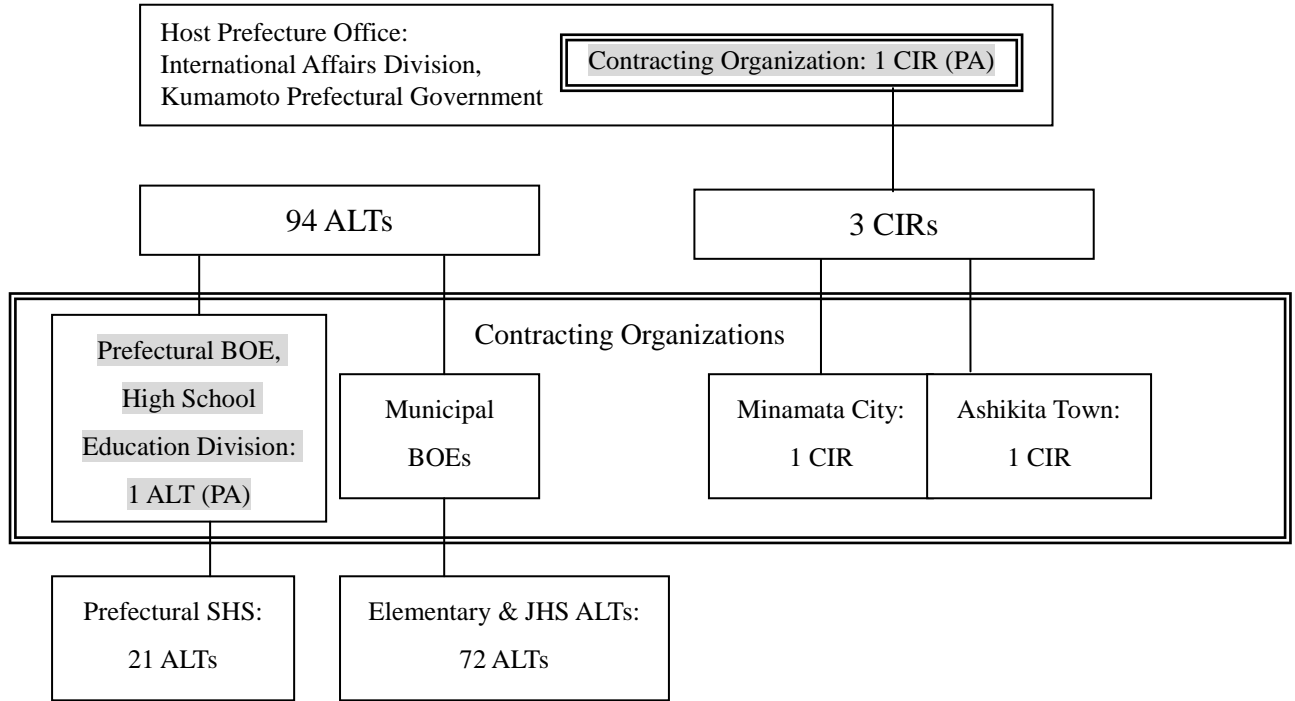

The JET Programme in Kumamoto Prefecture

97 Total JET Participants: 94 ALTs, 3 CIRs

International Affairs Division:

JET Programme Supervisor, Japanese PA (Harada Sensei)

All Contracting Organizations

CIR PA (Jason Shon)

32 Total JET Participants: 28 ALTs, 4 CIRs

Host Prefecture Office: City Promotion Division Kumamoto City 4 CIRs (including 2 CIR PAs)
Guidance Division Board of Education Kumamoto City 28 ALTs (including 2 ALT PAs)